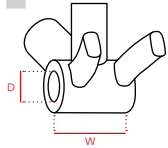

ROTOR® BOTTOM BRACKETS - 24mm

24 mm

BB1 MTB BSA
Steel bearings
C04-006-01010-0

BSA 68	D Thread 1.37"x24T / W68	BSA 68	BSA 68															
BSA 73	D Thread 1.37"x24T / W73	BSA 73																
ITA	D Thread 36mmx24T / W70			ITA														
BB30	D 42 / W 68				BB30	BB30												
BB30A	D 42 / W 73																	
BB30-73	D 42 / W 73				BB30-73													
BB30-83	D 42 / W 83																	
BB30-83 Ai	D 42 / W 83																	
BB84	D 42 / W 84.5																	
BB86	D 41 / W 86.5						BB86											
BB89	D 41 / W 89.5						BB89											
BB92	D 41 / W 92						BB92											
BB386EVO	D 46 / W 86.5										BB386EVO							
BB392EVO	D 46 / W 91.5										BB392EVO							
BBRight	D 46 / W 79										BBRight							
OSBB	D 46 / W 61.5							OSBB										
OSBB	D 46 / W 84.5									OSBB								
PF30	D 46 / W 68							PF30	PF30									
PF30A	D 46 / W 73									PF30A								
PF30-73	D 46 / W 73								PF30-73									
PF30-83	D 46 / W 83									PF30-83								
PF30-83 Ai	D 46 / W 83									PF30-83 Ai								
T47 68	D Thread 47x1.0mm / W68											T47 68						
T47 77	D Thread 47x1.0mm / W77																	T47 77
T47 85.5	D Thread 47x1.0mm / W85.5																	T47 85.5
T47 86.5	D Thread 47x1.0mm / W86.5																	T47 86.5